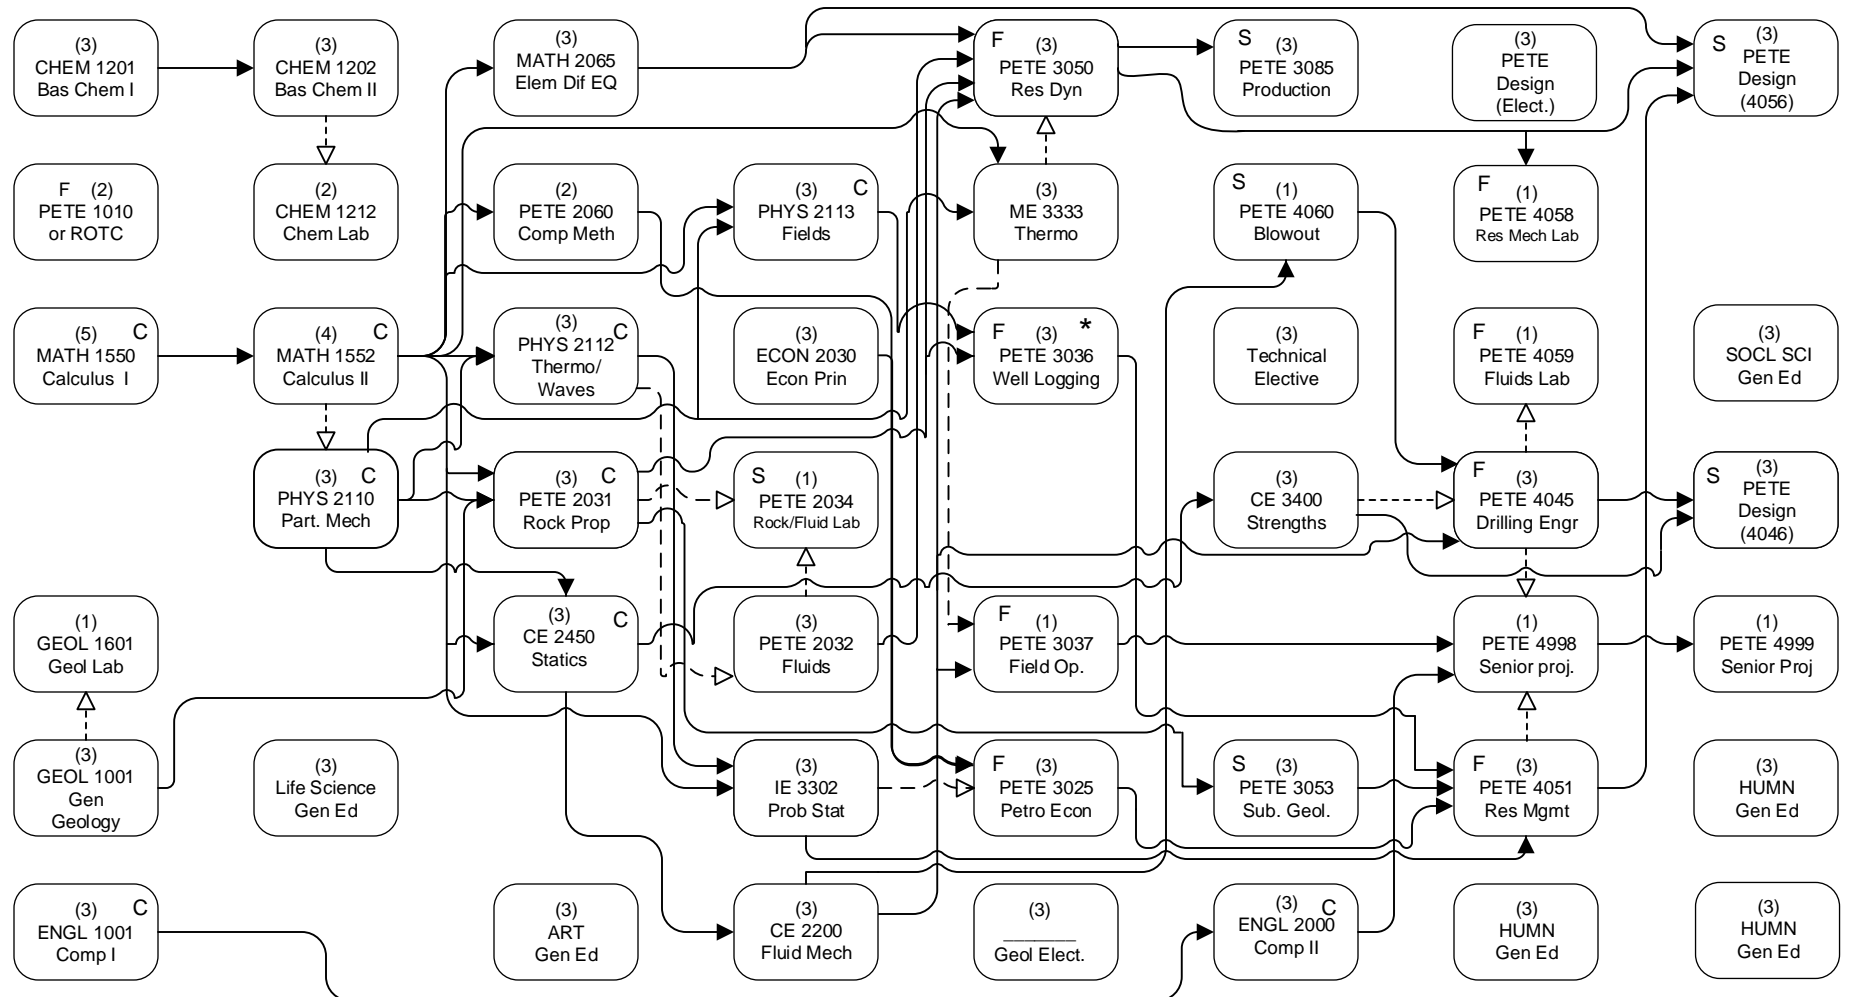

PETE

PETE

HOURS: 17 15 17 16 16 16 15 16 = 128

FLOWCHART LEGEND

<p>—————▶ Credit required</p> <p>- - - - -▶ Credit or registration required</p> <p>General Education - See 2016-2017 General Catalog</p>	<p>C Grade of "C" or better required</p> <p>* Credit in either EE 2950 or Phys 2113</p>	<p>F Course taught in fall only</p> <p>S Course taught in spring only</p>
--	---	---

142 Old Forestry Petroleum Engineering Office
www.pete.lsu.edu